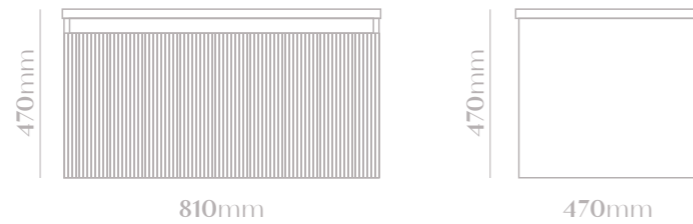

lush.

JUICY

MVG1465
JUICY | WHITE

MVG1466
JUICY | GREY

SIZE | 610 x 470 x 520mm

- Waterproof MDF Material
- Ceramic basin, easy clean up and maintenance free
- Main cabinet with two cabinet doors with soft close hinges
- 45° concealed handle

SIZE | 810 x 470 x 470mm

- Waterproof MDF Material
- Ceramic basin, easy clean up and maintenance free
- Main cabinet with one soft close drawer
- 45° concealed handle

lush.

SAVVY

MVG1471
SAVVY | WALNUT

MVG1472
SAVVY | OAK

SIZE | 810 x 510 x 480mm

- Waterproof MDF Material
- Ceramic basin, easy clean up and maintenance free
- Main cabinet with one soft close drawer

lush.

Contact Us:
Harties Sanitary Studio
Francois Griesel
+27827536633