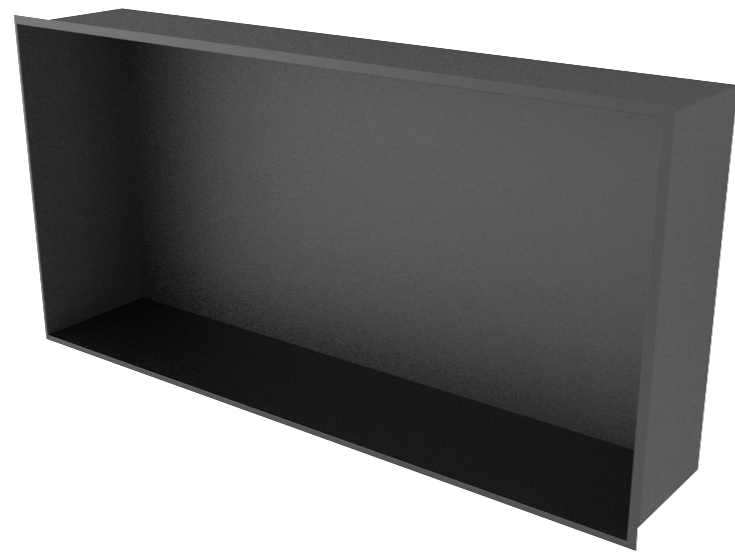

MVG1608
LAVISH | *LARGE TOWEL RACK*

SIZE | 600mm x 20mm x 70mm

lush.

MVG1609
LAVISH | *HOOK*

SIZE | 60mm x 20mm x 38mm

MVG1610
LAVISH | *PAPER HOLDER*

SIZE | 180mm x 20mm x 70mm

MVG1611
LAVISH | *SMALL TOWEL RACK*

SIZE | 280mm x 20mm x 70mm

MVG1612
LAVISH | *LARGE TOWEL RACK*

SIZE | 600mm x 20mm x 70mm

lush.

- MVG1599 -
NICHE 600 | BLACK

SIZE | 600mm x 300mm x 120mm

- MVG1600 -
NICHE 600 | GOLD

SIZE | 600mm x 300mm x 120mm