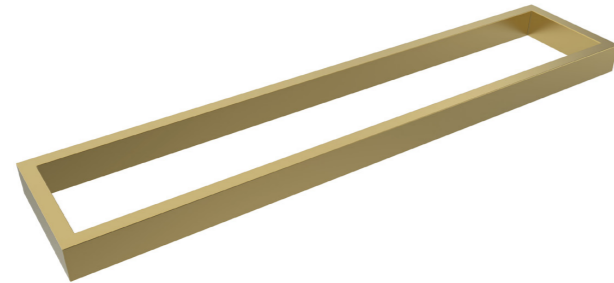

HARTIES SANITARY STUDIO
LUXURY UNCOMPROMISED

MVG1523
ULTIMA | *LARGE*
TOWEL RACK

SIZE | 600mm x 70mm x 30mm

MVG1526
ULTIMA | *HOOK*

SIZE | 80mm x 50mm x 30mm

MVG1524
ULTIMA | *SMALL*
TOWEL RACK

SIZE | 300mm x 70mm x 30mm