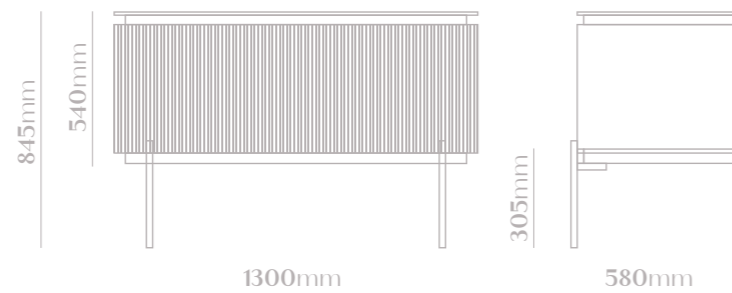

SIZE | 810 x 510 x 480mm

- Waterproof MDF Material
- Ceramic basin, easy clean up and maintenance free
- Main cabinet with one soft close drawer

lush.

Contact Us:
Harties Sanitary Studio
Francois Griesel
+27827536633

francois@hartiessanitarystudio.co.za

CROCKY

MVG1473
CROCKY | WHITE

MVG1474
CROCKY | JADE GREEN

MVG1475
CROCKY | STAR NIGHT BLUE

SIZE | 1300 x 580 x 845mm

- Waterproof MDF Material
- Sinter stone top, easy clean up and maintenance free
- Ceramic Basin, easy clean up and maintenance free
- Main cabinet with two cabinet doors with soft close hinges
- 45° concealed handle

lush.

VOGUE

- MVG1613 -
VOGUE | BLUSH

SIZE | 1000mm x 560mm x 416mm

- Marble top
- Ceramic basin, easy clean up and maintenance free
- Main cabinet with one soft close drawer
- 45° concealed handle
- Concealed LED light above drawer

lush.

- MVG1614 -
MIDNIGHT | BLACK

SIZE | 800mm x 500mm x 420mm

- Glass
- Solid Surface Composition
- Easy clean up and maintenance free
- Main cabinet with one soft close drawer
- 45° concealed handle
- Concealed LED light above drawer