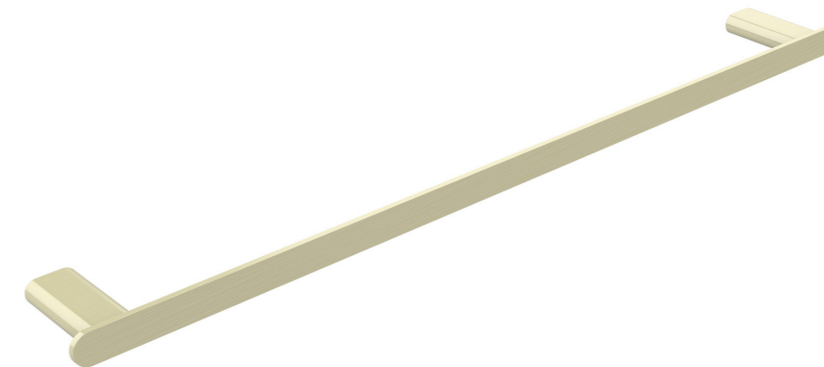

SIZE | 223mm x 70mm x 30mm

MVG1540
LACE | *PAPER*
HOLDER

SIZE | 160mm x 75mm x 30mm

MVG1542
LACE | *BRUSH & HOLDER*

SIZE | 370mm x 130mm x 95mm

lush.

Contact Us:
Harties Sanitary Studio
Francois Giesel
+27827536633

francois@hartiessanitarystudio.co.za

MVG1605
LAVISH | *HOOK*

SIZE | 60mm x 20mm x 38mm

MVG1606
LAVISH | *PAPER HOLDER*

SIZE | 180mm x 20mm x 70mm

MVG1607
LAVISH | *SMALL TOWEL RACK*

SIZE | 280mm x 20mm x 70mm

MVG1608
LAVISH | *LARGE TOWEL RACK*

SIZE | 600mm x 20mm x 70mm

lush.

MVG1609
LAVISH | *HOOK*

SIZE | 60mm x 20mm x 38mm

MVG1610
LAVISH | *PAPER HOLDER*

SIZE | 180mm x 20mm x 70mm

MVG1611
LAVISH | *SMALL TOWEL RACK*