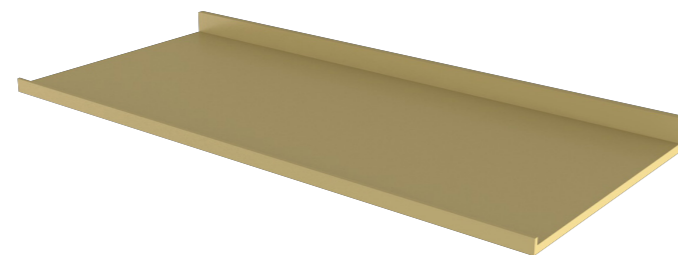

SIZE | 280mm x 20mm x 70mm

MVG1612
LAVISH | *LARGE TOWEL RACK*

SIZE | 600mm x 20mm x 70mm

lush.

- MVG1599 -
NICHE 600 | BLACK

SIZE | 600mm x 300mm x 120mm

- MVG1600 -
NICHE 600 | GOLD

SIZE | 600mm x 300mm x 120mm

lush.

TASTY LEDGE

- MVG1603 -
TASTY LEDGE 600 | BLACK

SIZE | 600mm x 132mm x 30mm

- MVG1601 -
TASTY LEDGE 300 | BLACK

SIZE | 300mm x 132mm x 30mm

- MVG1604 -
TASTY LEDGE 600 | GOLD

SIZE | 600mm x 132mm x 30mm