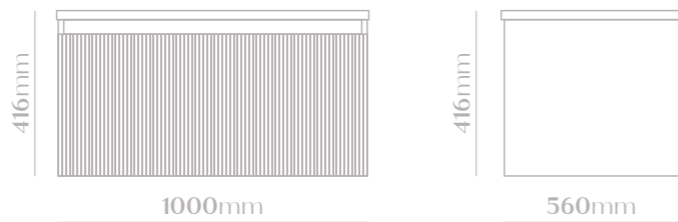

SIZE | 810 x 510 x 480mm

- Waterproof MDF Material
- Ceramic basin, easy clean up and maintenance free
- Main cabinet with one soft close drawer

lush.

Contact Us:
Harties Sanitary Studio
Francois Griesel
+27827536633

francois@hartiessanitarystudio.co.za

CROCKY

MVG1473
CROCKY | WHITE

MVG1474
CROCKY | JADE GREEN

MVG1475
CROCKY | STAR NIGHT BLUE

SIZE | 1300 x 580 x 845mm

- Waterproof MDF Material
- Sinter stone top, easy clean up and maintenance free
- Ceramic Basin, easy clean up and maintenance free
- Main cabinet with two cabinet doors with soft close hinges
- 45° concealed handle

lush.

VOGUE

- MVG1613 -
VOGUE | BLUSH

SIZE | 1000mm x 560mm x 416mm

- Marble top
- Ceramic basin, easy clean up and maintenance free
- Main cabinet with one soft close drawer
- 45° concealed handle
- Concealed LED light above drawer

lush.

- MVG1614 -
MIDNIGHT | BLACK

SIZE | 800mm x 500mm x 420mm

- Glass
- Solid Surface Composition
- Easy clean up and maintenance free
- Main cabinet with one soft close drawer
- 45° concealed handle
- Concealed LED light above drawer