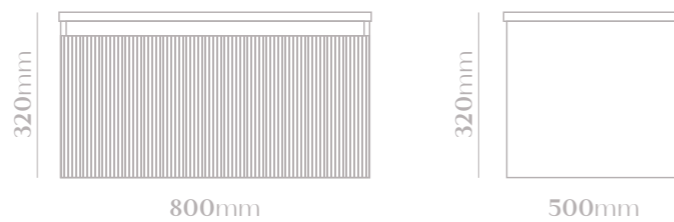

lush.

VOGUE

- MVG1613 -
VOGUE | BLUSH

SIZE | 1000mm x 560mm x 416mm

- Marble top
- Ceramic basin, easy clean up and maintenance free
- Main cabinet with one soft close drawer
- 45° concealed handle
- Concealed LED light above drawer

lush.

- MVG1614 -
MIDNIGHT | BLACK

SIZE | 800mm x 500mm x 420mm

- Glass
- Solid Surface Composition
- Easy clean up and maintenance free
- Main cabinet with one soft close drawer
- 45° concealed handle
- Concealed LED light above drawer

SIZE | 800mm x 500mm x 320mm

- Solid Surface Composition
- Easy clean up and maintenance free
- Main cabinet with one soft close drawer

lush.

MVG1618
FABULOUS | LARGE WHITE

MVG1619
FABULOUS | LARGE SOFT GREY