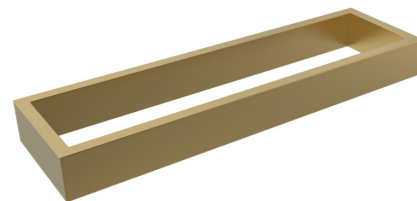

HARTIES SANITARY STUDIO
LUXURY UNCOMPROMISED

MVG1523
ULTIMA | *LARGE*
TOWEL RACK

SIZE | 600mm x 70mm x 30mm

MVG1526
ULTIMA | *HOOK*

SIZE | 80mm x 50mm x 30mm

MVG1524
ULTIMA | *SMALL*
TOWEL RACK

SIZE | 300mm x 70mm x 30mm

MVG1525
ULTIMA | *PAPER*
HOLDER

SIZE | 140mm x 95mm x 30mm

MVG1527
ULTIMA | *BRUSH & HOLDER*

SIZE | 370mm x 100mm x 16mm

lush.

MVG1528
ULTIMA | *LARGE*
TOWEL RACK

SIZE | 600mm x 70mm x 30mm

MVG1531
ULTIMA | *HOOK*