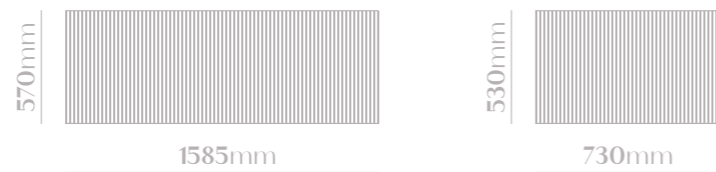

lush.

- MYG1670 -
CROWN | FREESTANDING BATH

SIZE | 1585mm x 730mm x 530mm

- Solid Surface Composition
- Easy clean up and maintenance free
- Colour: White

COMPOSITION

Our Lush Crown range is a new generation solid surface developed by Lush Bathroom. The new generation solid surface has a natural stone feel and is warm to the touch. It's composition consists of two thirds natural minerals (one of them being Aluminium Trihydrate) and high resistance resins at a low percentage.