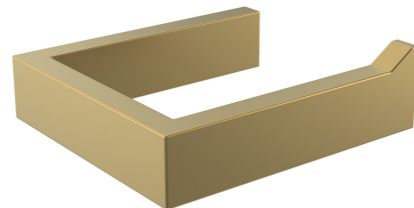

HARTIES SANITARY STUDIO
LUXURY UNCOMPROMISED

MVG1523
ULTIMA | *LARGE*
TOWEL RACK

SIZE | 600mm x 70mm x 30mm

MVG1526
ULTIMA | *HOOK*

SIZE | 80mm x 50mm x 30mm

MVG1524
ULTIMA | *SMALL*
TOWEL RACK

SIZE | 300mm x 70mm x 30mm

MVG1525
ULTIMA | *PAPER*
HOLDER

SIZE | 140mm x 95mm x 30mm

MVG1527
ULTIMA | *BRUSH & HOLDER*

SIZE | 370mm x 100mm x 16mm

lush.

MVG1528
ULTIMA | *LARGE*
TOWEL RACK

SIZE | 600mm x 70mm x 30mm

MVG1531
ULTIMA | *HOOK*