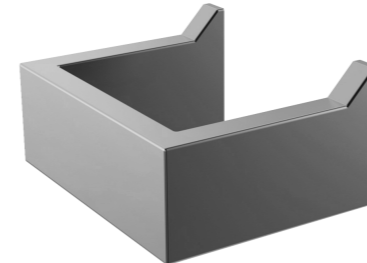

SIZE | 80mm x 50mm x 30mm

MVG1529
ULTIMA | *SMALL*
TOWEL RACK

SIZE | 300mm x 70mm x 30mm

MVG1530
ULTIMA |
PAPER HOLDER

SIZE | 140mm x 95mm x 30mm

MVG1532
ULTIMA | *BRUSH & HOLDER*

SIZE | 370mm x 100mm x 16mm

lush.

Contact Us:
Harties Sanitary Studio
Francois Griesel
+27827536633

francois@hartiessanitarystudio.co.za

MVG1673
ULTIMA | *LARGE*
TOWEL RACK

SIZE | 600mm x 70mm x 30mm

MVG1676
ULTIMA | *HOOK*

SIZE | 80mm x 50mm x 30mm

MVG1674
ULTIMA | *SMALL*
TOWEL RACK

SIZE | 300mm x 70mm x 30mm

MVG1675
ULTIMA | *PAPER*
HOLDER

SIZE | 140mm x 95mm x 30mm

MVG1677
ULTIMA | *BRUSH & HOLDER*

SIZE | 370mm x 100mm x 16mm

lush.

Contact Us:
Harties Sanitary Studio
Francois Griesel
+27827536633