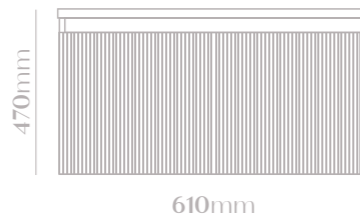

lush.

JUICY

MVG1465
JUICY | WHITE

MVG1466
JUICY | GREY

SIZE | 610 x 470 x 520mm

- Waterproof MDF Material
- Ceramic basin, easy clean up and maintenance free
- Main cabinet with two cabinet doors with soft close hinges
- 45° concealed handle