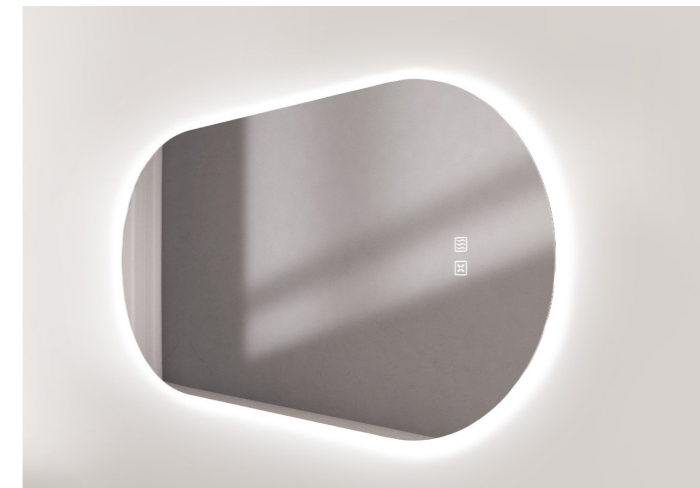

- Third generation 5mm copper free mirror with safety film back (Functions the same as tempered glass) pass CASS 480 test
- One switch: touch switch & defogger switch
- Anti-fog by heating pad (1 hour automatic switch off)
- LED colour temperature 4000k
- Circular side with acrylic lighting bar
- Back circular side with LED lighting strip
- UL standard (110v/60hz) & CE standard (220v/50hz)
- IP44 water proof, power chord with hardwired plug
- Two way hanging by aluminium back frame & easy hang-in hook hole
Can also be hung sideways.