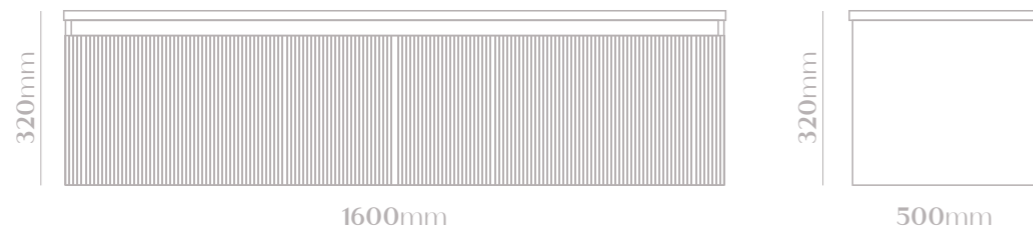

SIZE | 800mm x 500mm x 320mm

- Solid Surface Composition
- Easy clean up and maintenance free
- Main cabinet with one soft close drawer

lush.

MVG1618
FABULOUS | LARGE WHITE

MVG1619
FABULOUS | LARGE SOFT GREY

lush.

- MYG1670 -
CROWN | FREESTANDING BATH

SIZE | 1585mm x 730mm x 530mm

- Solid Surface Composition
- Easy clean up and maintenance free
- Colour: White

COMPOSITION

Our Lush Crown range is a new generation solid surface developed by Lush Bathroom. The new generation solid surface has a natural stone feel and is warm to the touch. It's composition consists of two thirds natural minerals (one of them being Aluminium Trihydrate) and high resistance resins at a low percentage.