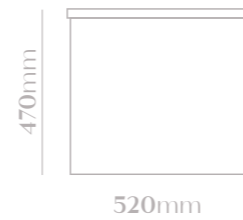

lush.

BLACK TIE

MVG1700
BLACK TIE | CABINET
SIZE | 800 x 300 x 180mm

Cabinet can be installed with door opening to left or right

MVG1701
BLACK TIE | SMALL
SIZE | 800 x 562 x 415mm

MVG1702
BLACK TIE | LARGE
SIZE | 1595 x 540 x 400mm

lush.

JUICY

MVG1465
JUICY | WHITE

MVG1466
JUICY | GREY

SIZE | 610 x 470 x 520mm

- Waterproof MDF Material
- Ceramic basin, easy clean up and maintenance free
- Main cabinet with two cabinet doors with soft close hinges
- 45° concealed handle

SIZE | 810 x 470 x 470mm

- Waterproof MDF Material
- Ceramic basin, easy clean up and maintenance free
- Main cabinet with one soft close drawer
- 45° concealed handle

lush.

SAVVY

MVG1471
SAVVY | WALNUT

MVG1472
SAVVY | OAK