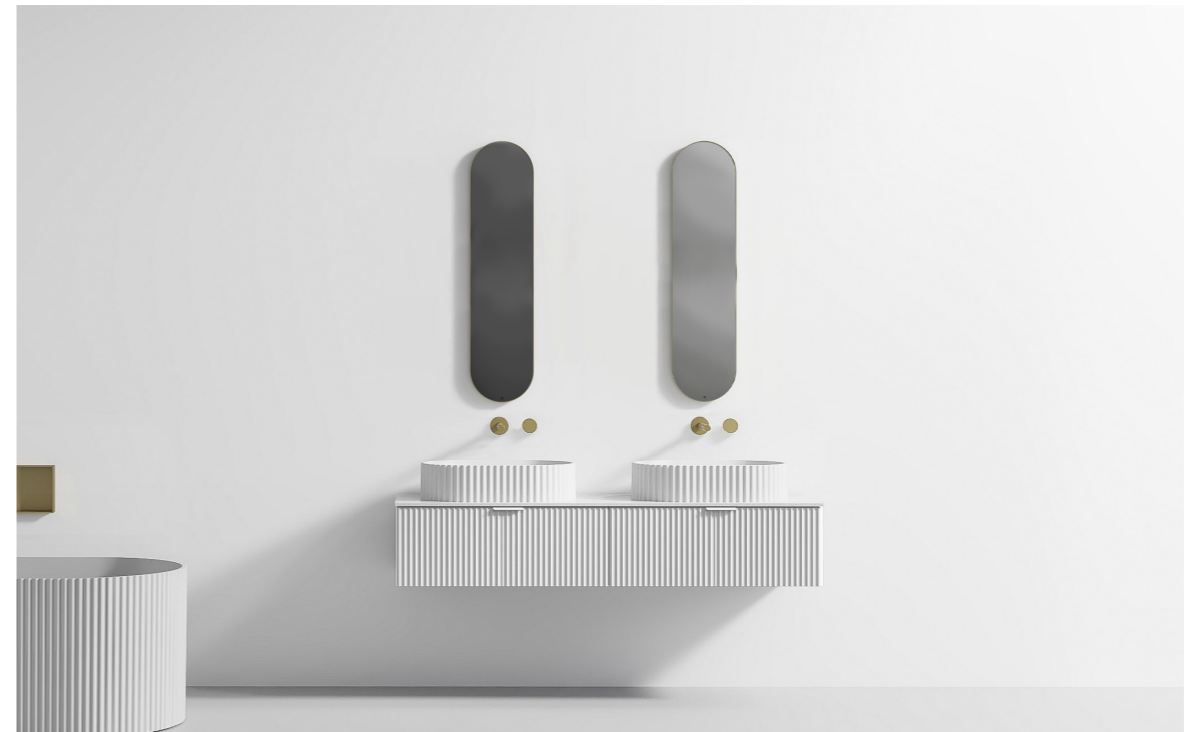

SIZE | 1600mm x 500mm x 320mm

- BASINS NOT INCLUDED
- Waterproof MDF Material
- Sinter stone counter top, easy clean up and maintenance free
- Double cabinet with soft close drawer

lush.