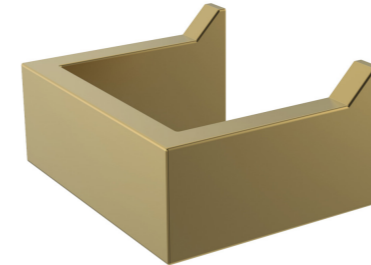

HARTIES SANITARY STUDIO
LUXURY UNCOMPROMISED

MVG1523
ULTIMA | *LARGE*
TOWEL RACK

SIZE | 600mm x 70mm x 30mm

MVG1526
ULTIMA | *HOOK*

SIZE | 80mm x 50mm x 30mm

MVG1524
ULTIMA | *SMALL*
TOWEL RACK

SIZE | 300mm x 70mm x 30mm