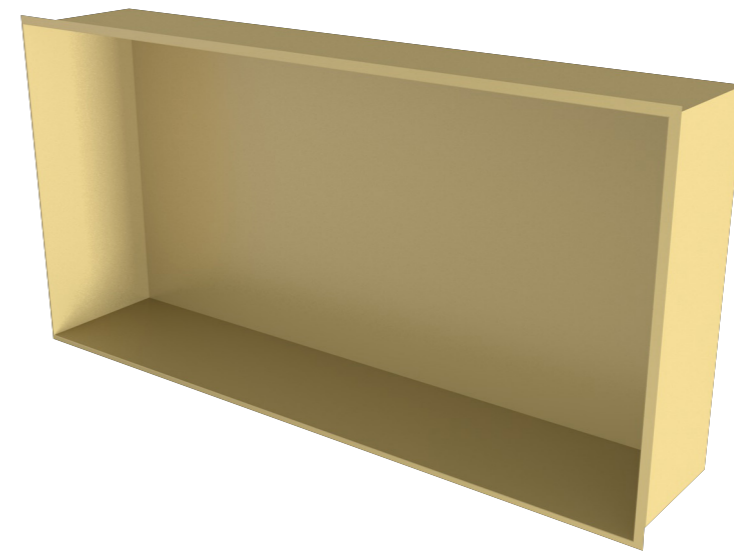

MVG1608
LAVISH | *LARGE TOWEL RACK*

SIZE | 600mm x 20mm x 70mm

lush.

MVG1609
LAVISH | *HOOK*

SIZE | 60mm x 20mm x 38mm

MVG1610
LAVISH | *PAPER HOLDER*

SIZE | 180mm x 20mm x 70mm

MVG1611
LAVISH | *SMALL TOWEL RACK*

SIZE | 280mm x 20mm x 70mm

MVG1612
LAVISH | *LARGE TOWEL RACK*

SIZE | 600mm x 20mm x 70mm

lush.

- MVG1599 -
NICHE 600 | BLACK

SIZE | 600mm x 300mm x 120mm

- MVG1600 -
NICHE 600 | GOLD

SIZE | 600mm x 300mm x 120mm

lush.

TASTY LEDGE

- MVG1603 -
TASTY LEDGE 600 | BLACK

SIZE | 600mm x 132mm x 30mm

- MVG1601 -
TASTY LEDGE 300 | BLACK

SIZE | 300mm x 132mm x 30mm

- MVG1604 -
TASTY LEDGE 600 | GOLD

SIZE | 600mm x 132mm x 30mm