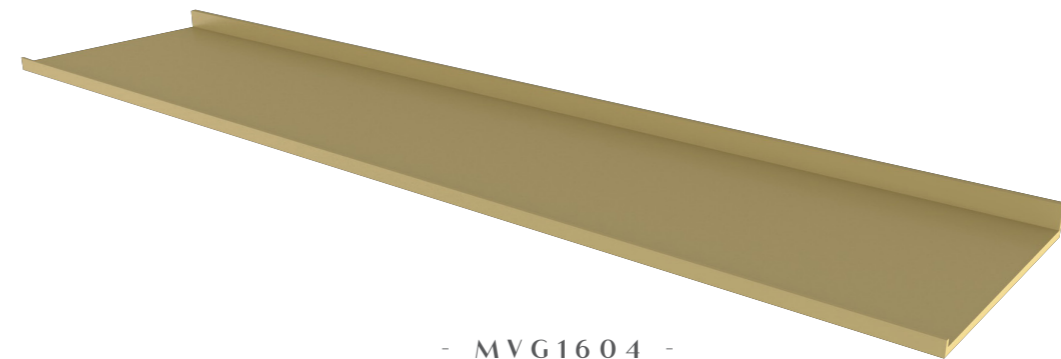

SIZE | 280mm x 20mm x 70mm

MVG1612
LAVISH | *LARGE TOWEL RACK*

SIZE | 600mm x 20mm x 70mm

lush.

- MVG1599 -
NICHE 600 | BLACK

SIZE | 600mm x 300mm x 120mm

- MVG1600 -
NICHE 600 | GOLD

SIZE | 600mm x 300mm x 120mm

lush.

TASTY LEDGE

- MVG1603 -
TASTY LEDGE 600 | BLACK

SIZE | 600mm x 132mm x 30mm

- MVG1601 -
TASTY LEDGE 300 | BLACK

SIZE | 300mm x 132mm x 30mm

- MVG1604 -
TASTY LEDGE 600 | GOLD

SIZE | 600mm x 132mm x 30mm

- MVG1602 -
TASTY LEDGE 300 | GOLD

SIZE | 300mm x 132mm x 30mm

lush.