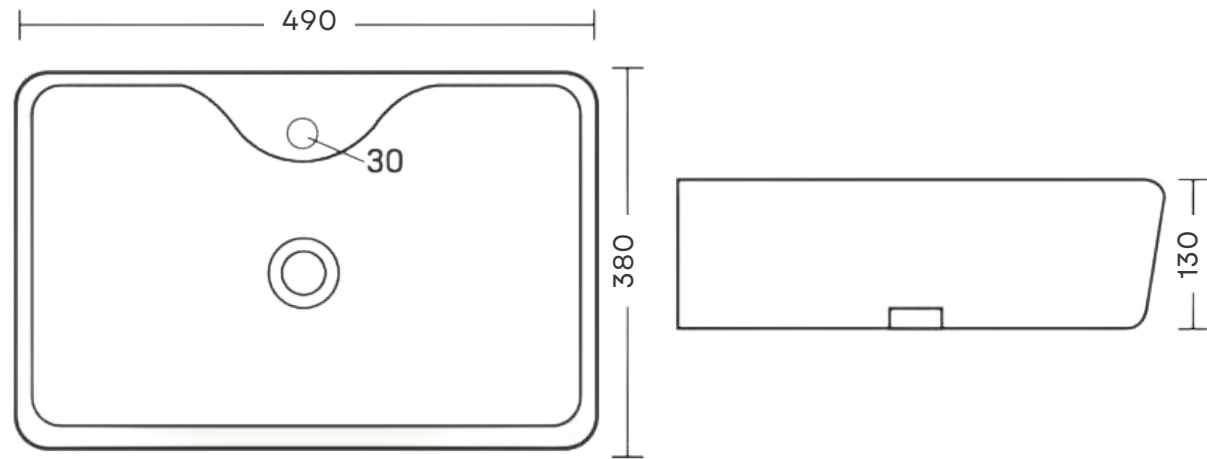

RITZ ALMOND

Table Top Basin | Product Code: IJ1116

RITZ BLANCO

Table Top Basin | Product Code: IJ1118