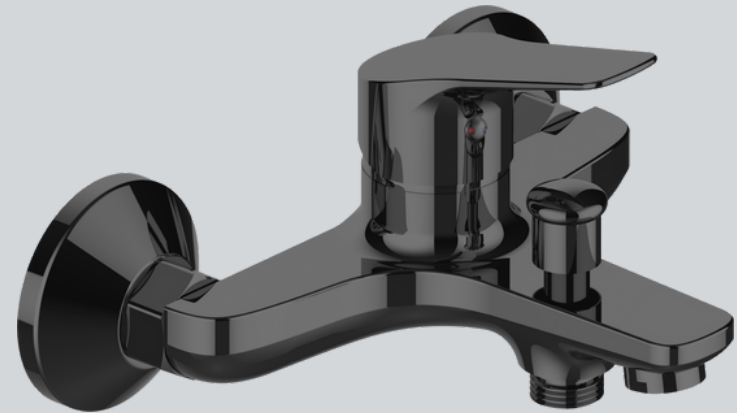

Bath Mixer - Matt Black Finish
-solid brass-

FT30442000MB