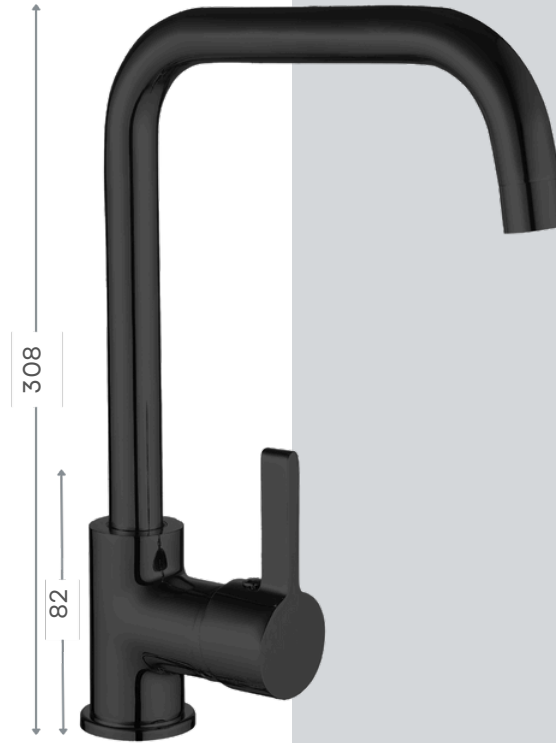

Strainer Waste Plug Included

Sink Mixers

FT70442000

FT704420001

FT704420001MB

FT704420002

Swivel Spout Curved
Mixer - Chrome Finish

Swivel Spout Straight
Mixer - Chrome Finish