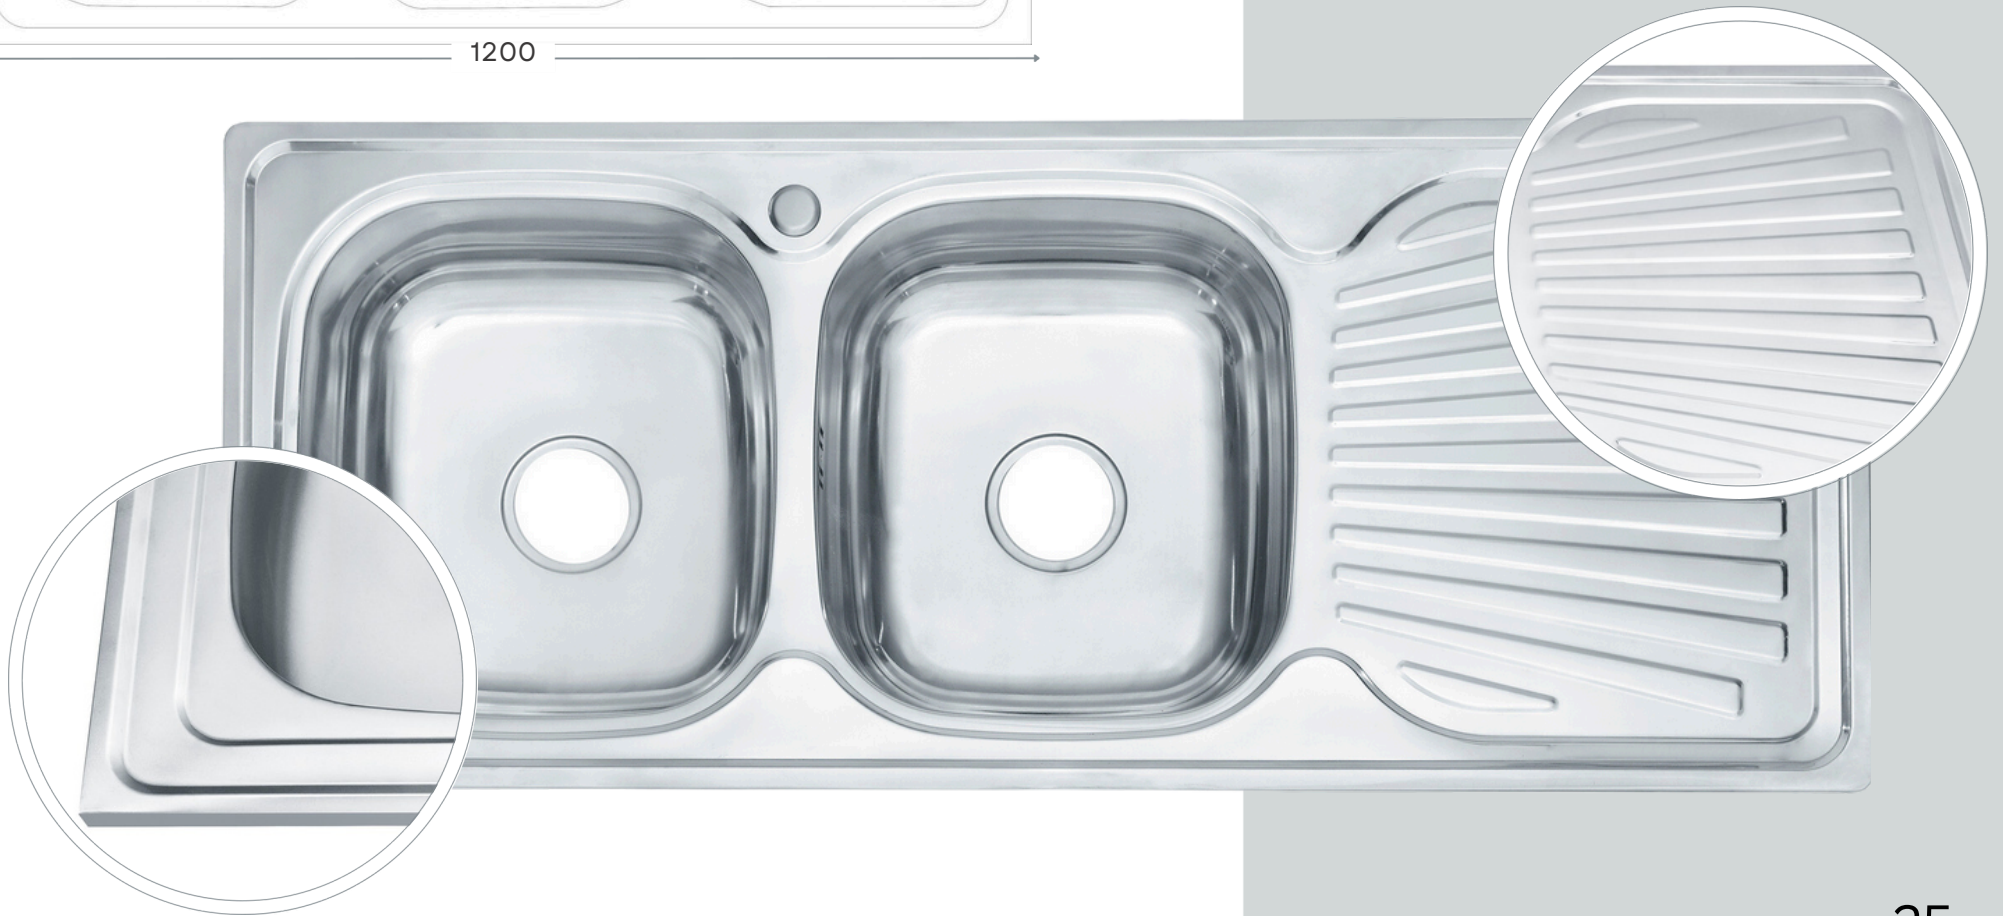

Lorenzo 1200

Double Drop-in Sink | Product Code: FT12050DL

Strainer Waste Plugs Included