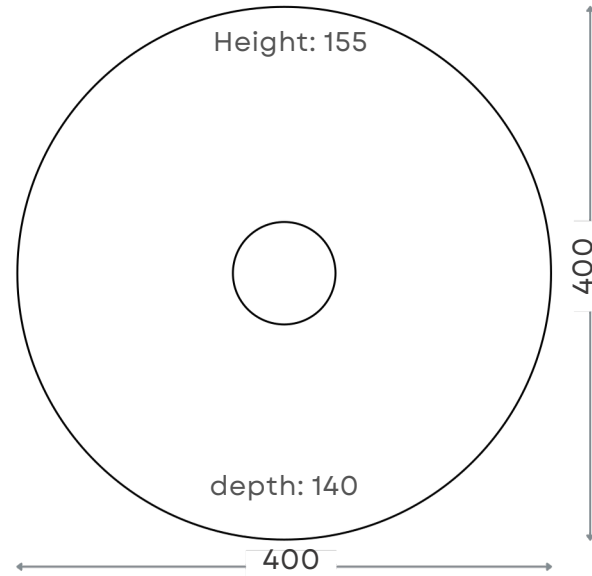

ORANGE

Table Top Basin | Product Code: IJORANGE

GREY MATT

Table Top Basin | Product Code: IJGREYMATT