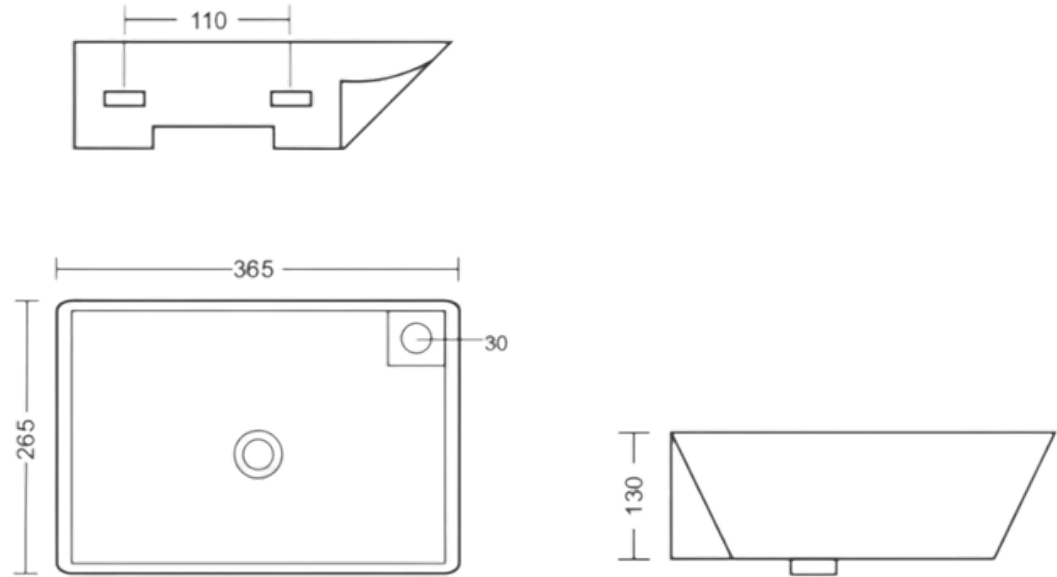

HILTON BIANCO

Table Top Basin I Product Code: IJ1411

HILTON NERO

Table Top Basin I Product Code: IJ1429

JEX Table Top/Wall Hung Basin | Product Code: IJEX

LIVA Table Top/Wall Hung Basin | Product Code: IJLIVA