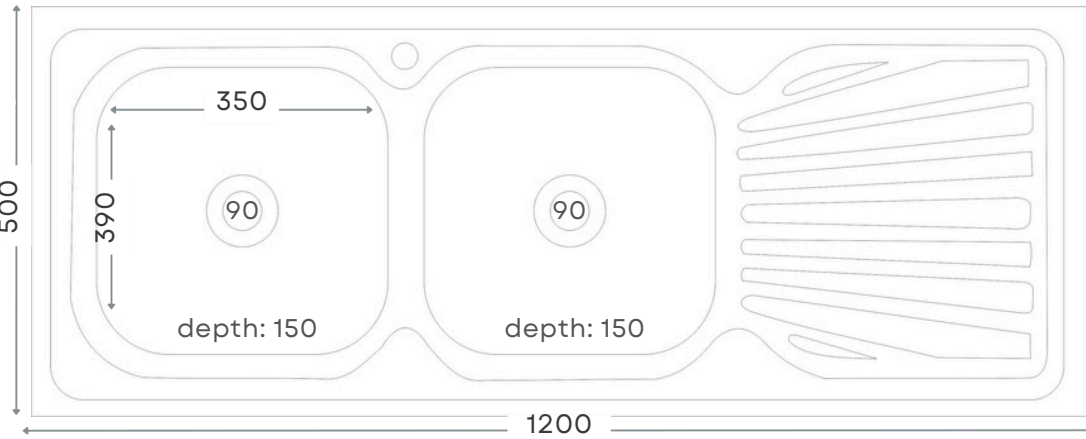

Lorenzo 1200

Double Drop-in Sink | Product Code: FT12050DL

Strainer Waste Plugs Included