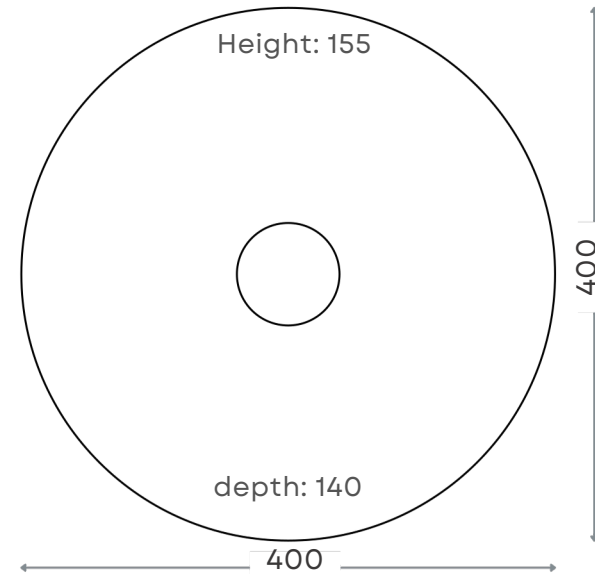

HILTON BIANCO

Table Top Basin I Product Code: IJ1411

HILTON NERO

Table Top Basin I Product Code: IJ1429