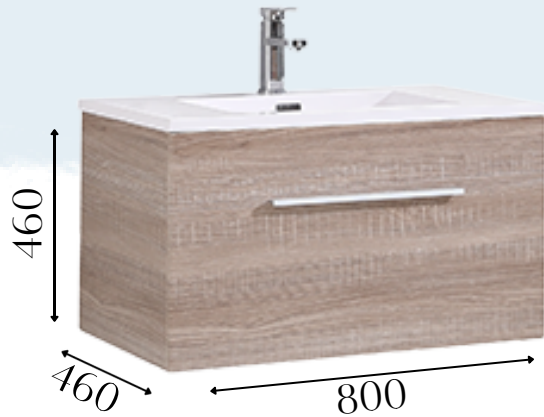

Bath weight: 44 kg

Packaging weight: 8.5 kg

AMBER

1700

WHITE - BBASB001-F

BLACK - BBASB001BLACK

An acrylic rectangular freestanding bath featuring sleek straight lines that will not only compliment but modernise any bathroom design. The Amber features a built-in waste and overflow system as well as an adjustable steel frame.

PANELS

COMPACT

ADMIRAL

FT131201
A compact design for smaller showers, featuring waterfall and overhead shower, 3 body jets, diverter and a matching hand shower.
Chrome Plated Stainless Steel finish.

PRESTIGE

FT131205
Featuring an overhead shower with waterfall, combined with 3 body jets and matching hand shower.
Prestigious matte black finish.

NOBLE

FT131202
A compact design for smaller showers, featuring waterfall and overhead shower, 3 body jets, diverter and a matching hand shower.
Chrome Plated Stainless Steel finish.

SLIMLINE

PENTHOUSE

Wall hung cabinet with double door mirror.

Oak

TEMYA755OAK

White

TEMYA755WHITE

MANHATTAN