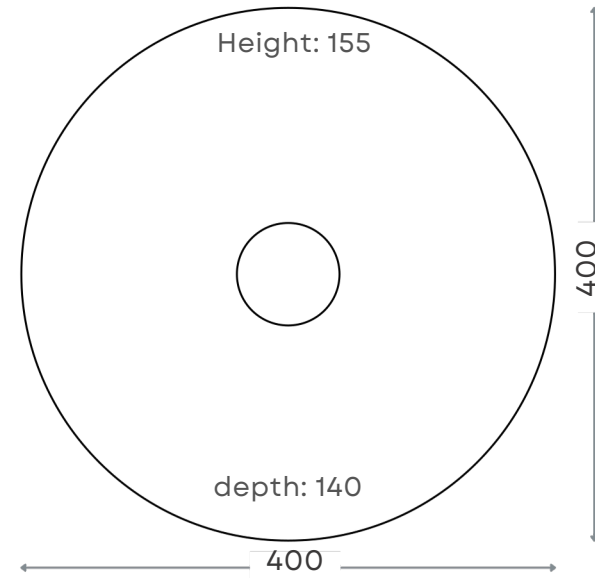

HILTON BIANCO

Table Top Basin I Product Code: IJ1411

HILTON NERO

Table Top Basin I Product Code: IJ1429