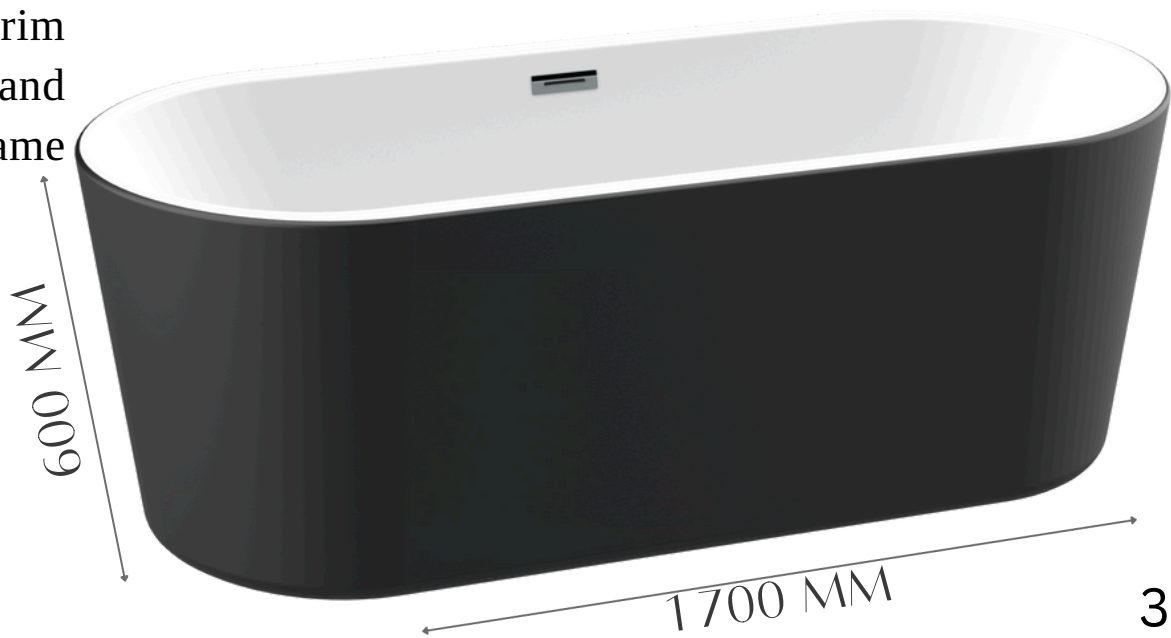

WHITE: BBCOB001

BLACK: BBCOB001B

Free standing oval bath featuring a thick rim design for better comfort expressing its presence in the bathroom. Acrylic featuring built-in waste and overflow with sturdy built-in support frame with adjustable levelling feet.

Bath weight: 57 kg Packaging weight: 8.5 kg

STYLISH

CAMEO

SLIM RIM

Also available in white

BLACK: BBCAYB02

WHITE: BBCAYB01

Free standing oval bath featuring a slim rim design. Acrylic featuring built-in waste and overflow with sturdy built-in support frame and adjustable levelling feet.

Bath weight: 44 kg

Packaging weight: 8.5 kg

AMBER

1700

WHITE - BBASB001-F

BLACK - BBASB001BLACK

An acrylic rectangular freestanding bath featuring sleek straight lines that will not only compliment but modernise any bathroom design. The Amber features a built-in waste and overflow system as well as an adjustable steel frame.