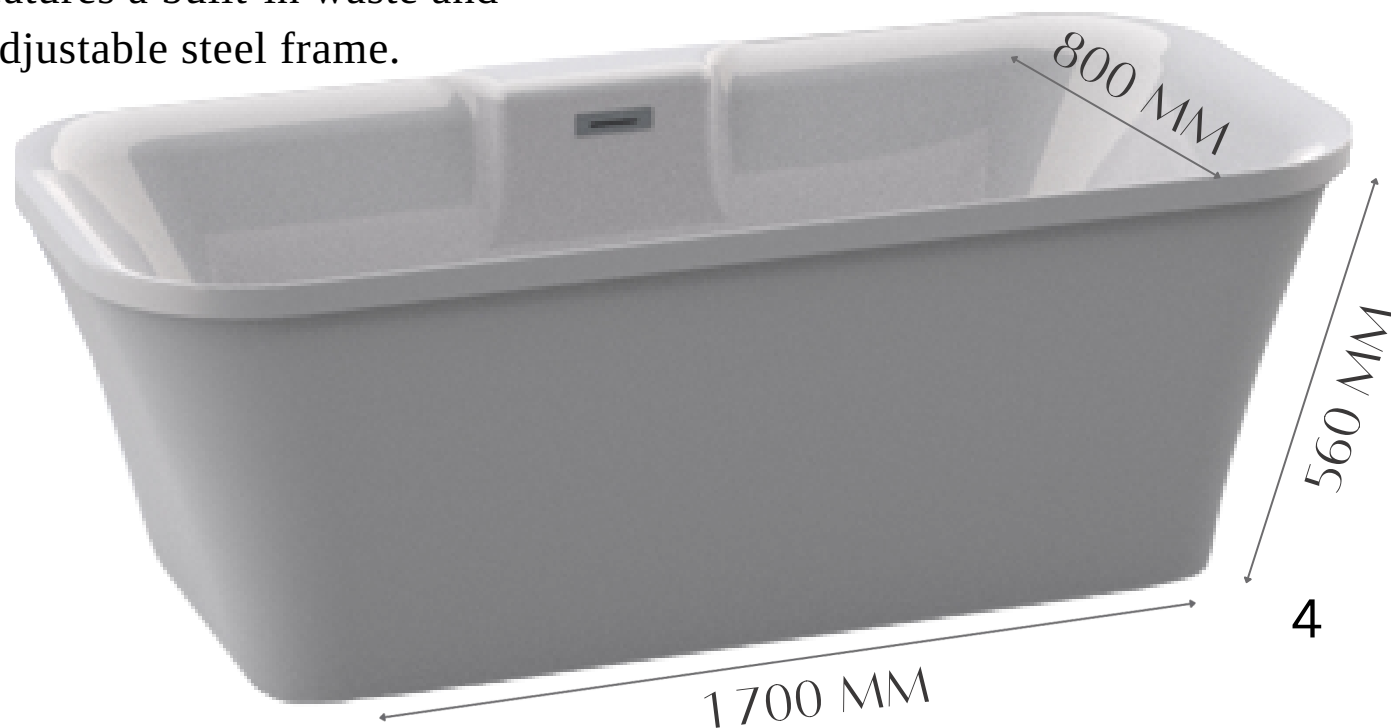

AMBER

1700

WHITE - BBASB001-F

BLACK - BBASB001BLACK

An acrylic rectangular freestanding bath featuring sleek straight lines that will not only compliment but modernise any bathroom design. The Amber features a built-in waste and overflow system as well as an adjustable steel frame.

Bath weight: 47 kg

Packaging weight: 8.5 kg