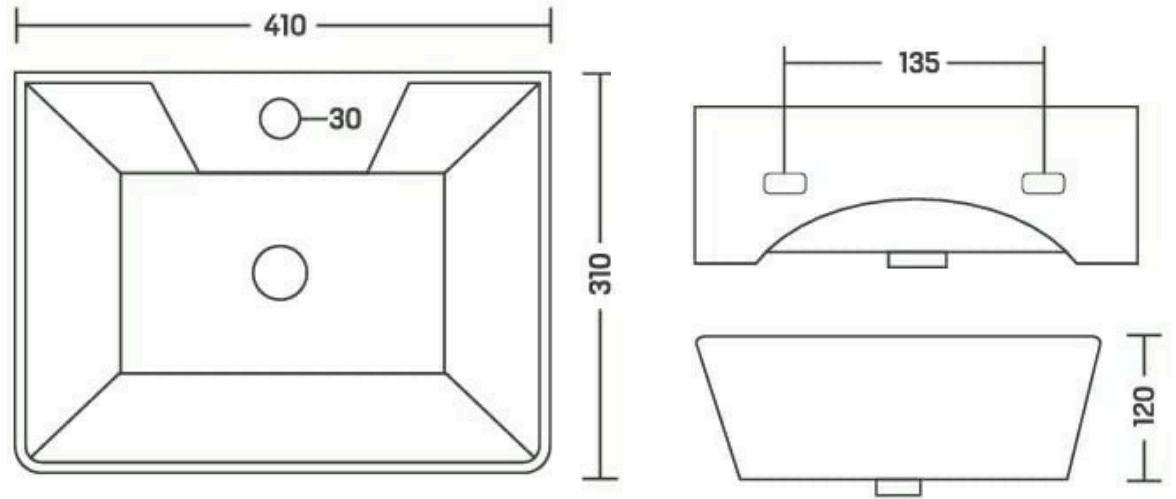

LORENZ

Table Top and Wall Hung Basin | Product Code: IJLOREN

OLIVE

Table Top Basin | Product Code: IJOLIVE