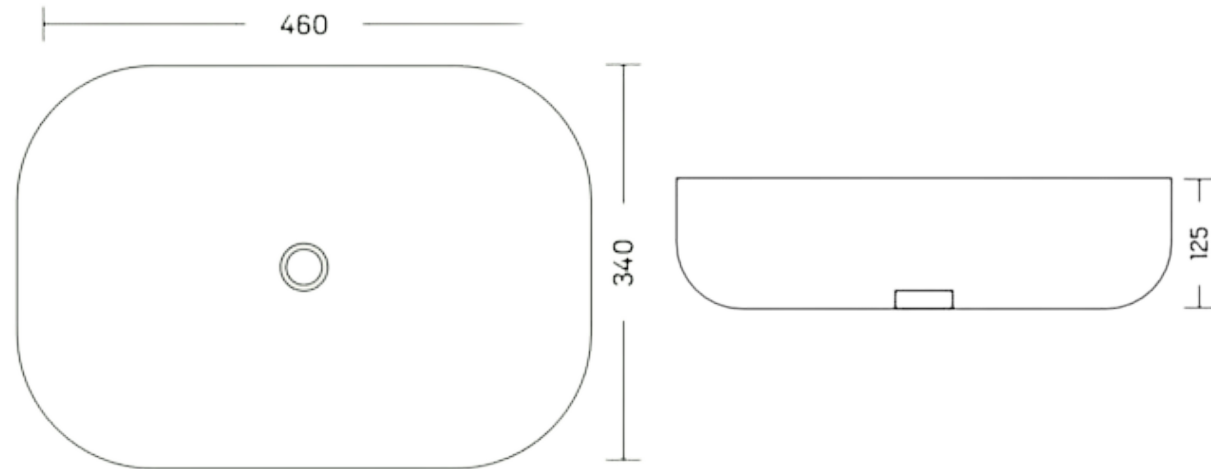

ORANGE

Table Top Basin | Product Code: IJORANGE

GREY MATT

Table Top Basin | Product Code: IJGREYMATT