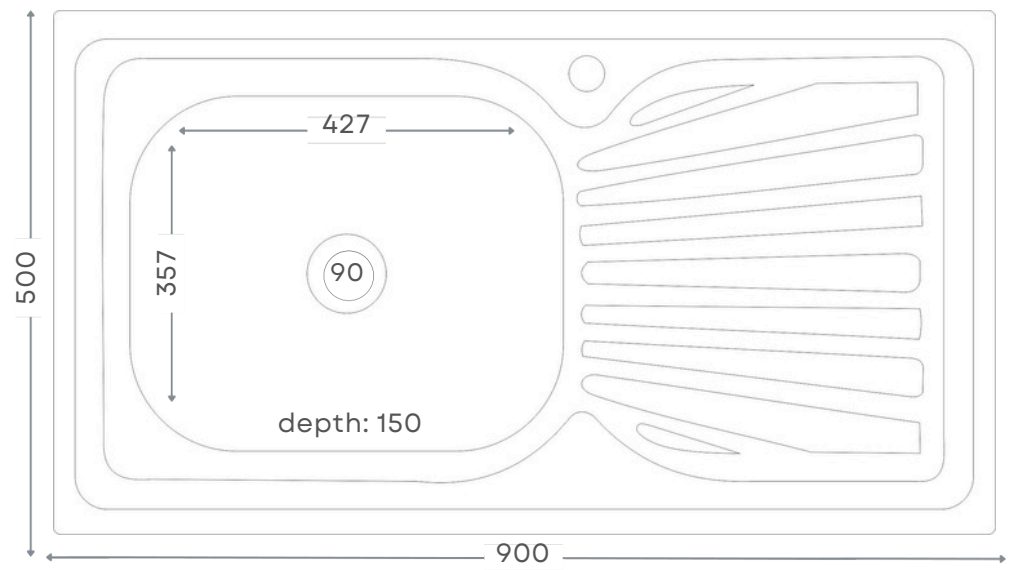

Salvatore 915

Single Drop-in Sink | Product Code: FT9146SB
Strainer Waste Plug Included

Salvatore₁₂₀₀

Double Drop-in Sink | Product Code: FT12046DB

Strainer Waste Plugs Included

Lorenzo 900

Single Drop-in Sink | Product Code: FT9050SL
Strainer Waste Plug Included