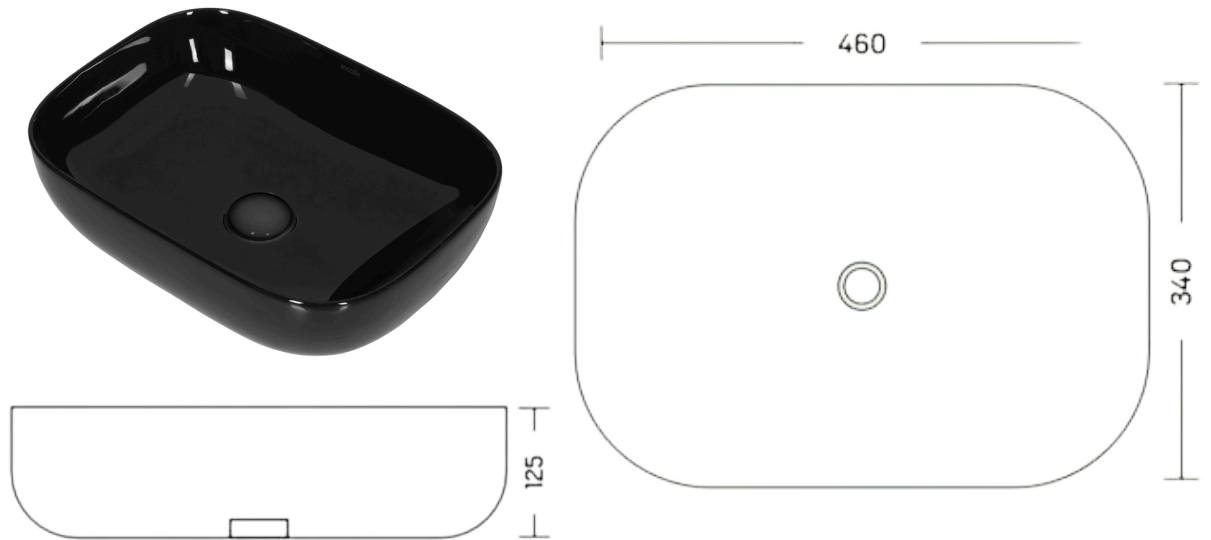

Table Top and Wall Hung Basin | Product Code: IJLOREN

OLIVE

Table Top Basin | Product Code: IJOLIVE

FUSION

Table Top Basin | Product Code: IJFUSION

BREZZA

Also available in black

Table Top Basin | Product Code: IJBREZZA | IJBREZZBLK