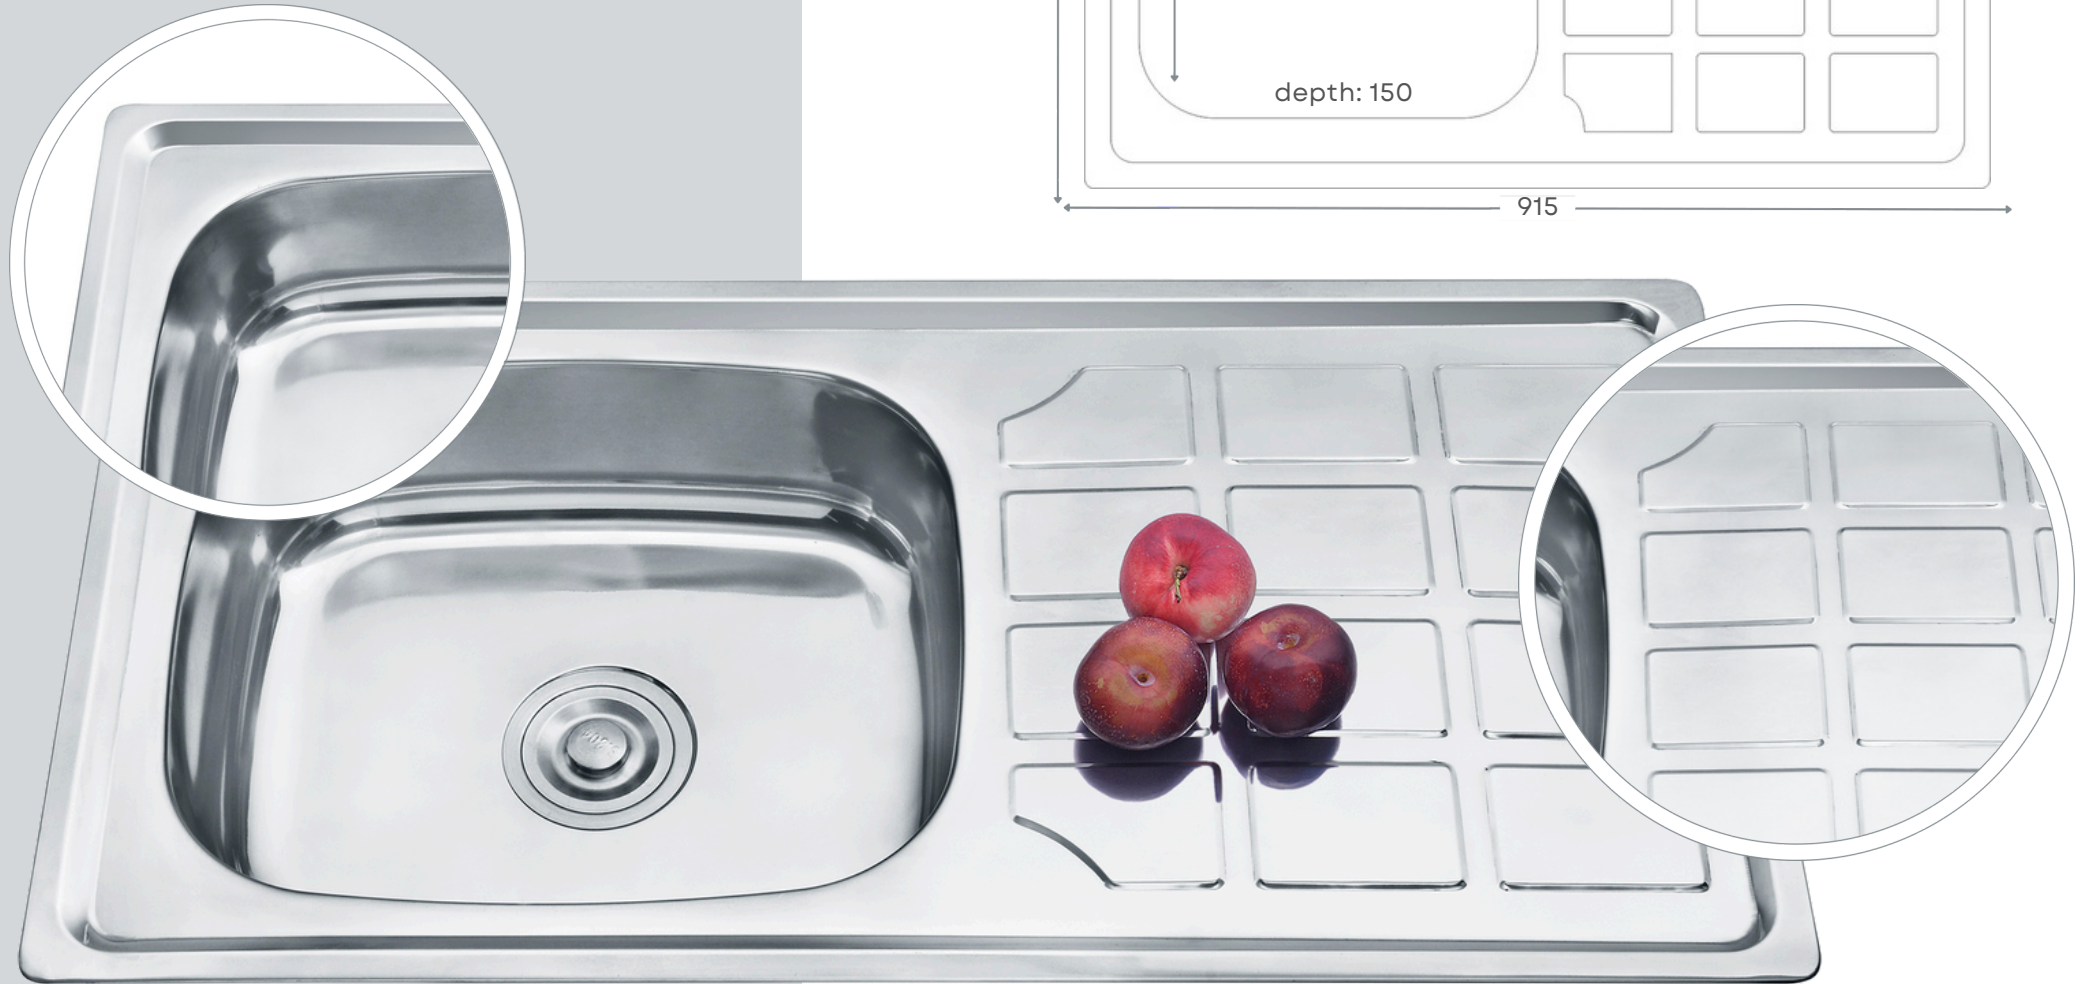

Salvatore 915

Single Drop-in Sink | Product Code: FT9146SB
Strainer Waste Plug Included