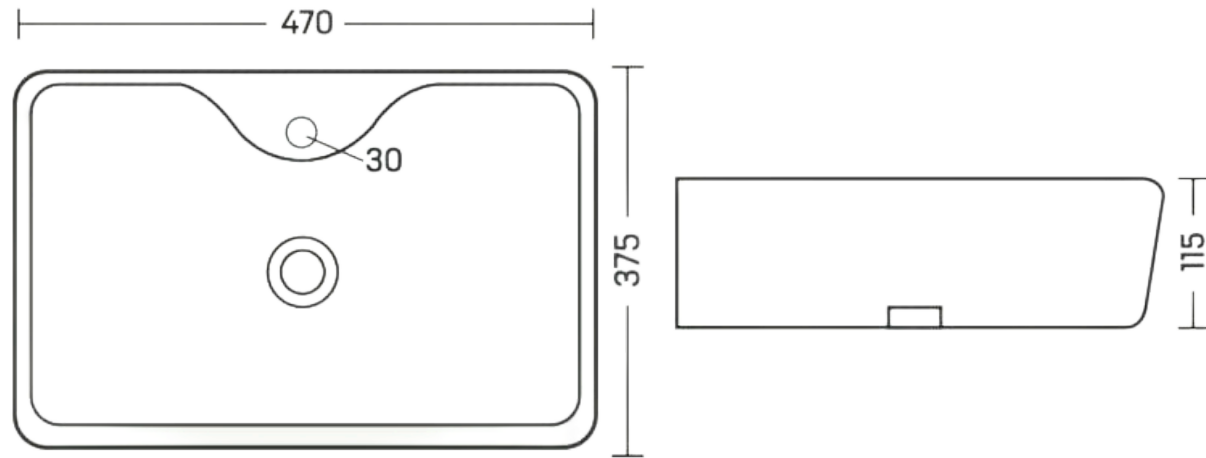

Table Top and Wall Hung Basin | Product Code: IJLOREN

OLIVE

Table Top Basin | Product Code: IJOLIVE

FUSION

Table Top Basin | Product Code: IJFUSION

BREZZA

Also available in black

Table Top Basin | Product Code: IJBREZZA | IJBREZZBLK