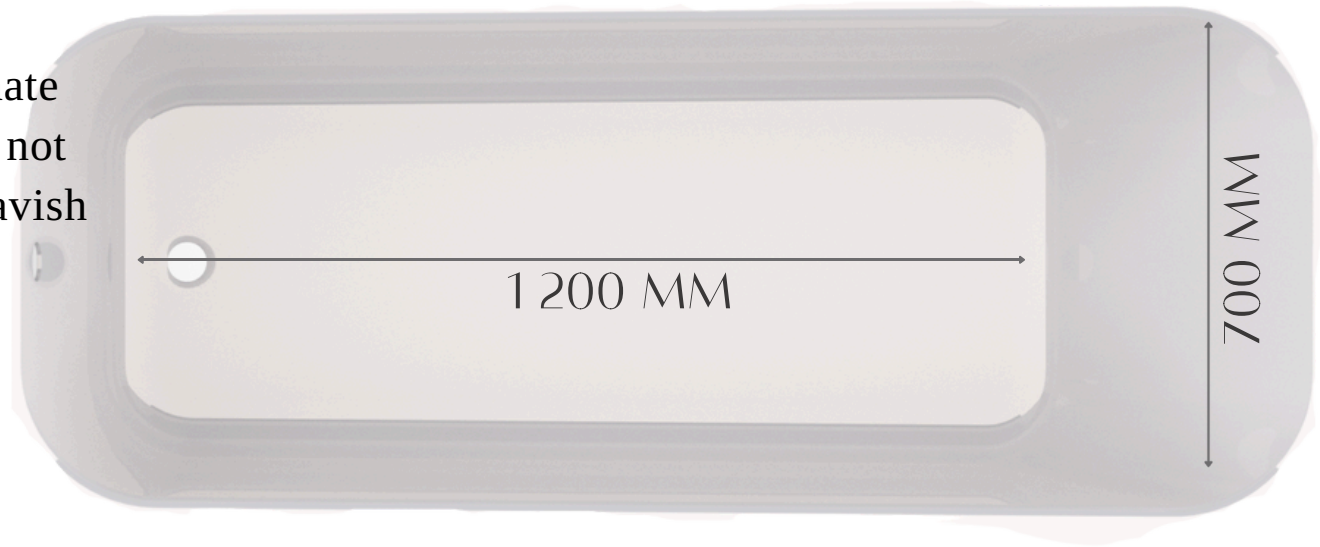

LAVISH

MILANO

1700

BBARUBA

This built-in bath - designed for ultimate comfort - features an oval inlay that's not only soft on the eye but maintains a lavish look as well.