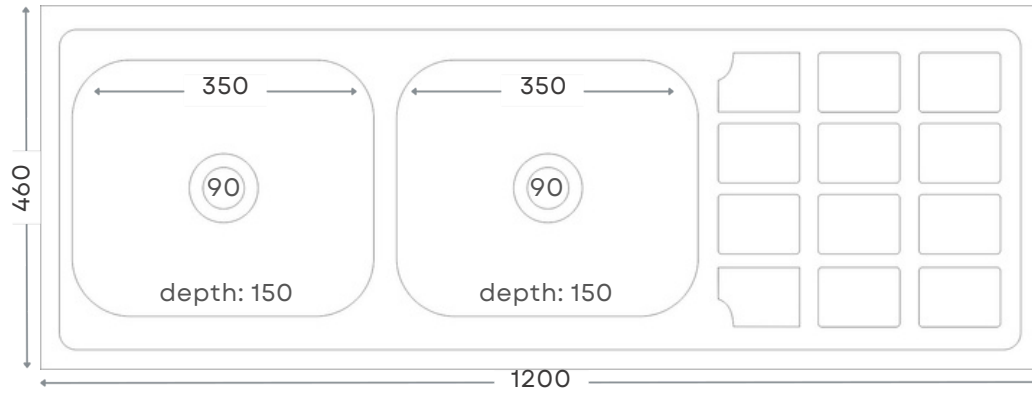

Salvatore 915

Single Drop-in Sink | Product Code: FT9146SB
Strainer Waste Plug Included

Salvatore₁₂₀₀

Double Drop-in Sink | Product Code: FT12046DB

Strainer Waste Plugs Included

Lorenzo 900

Single Drop-in Sink | Product Code: FT9050SL
Strainer Waste Plug Included