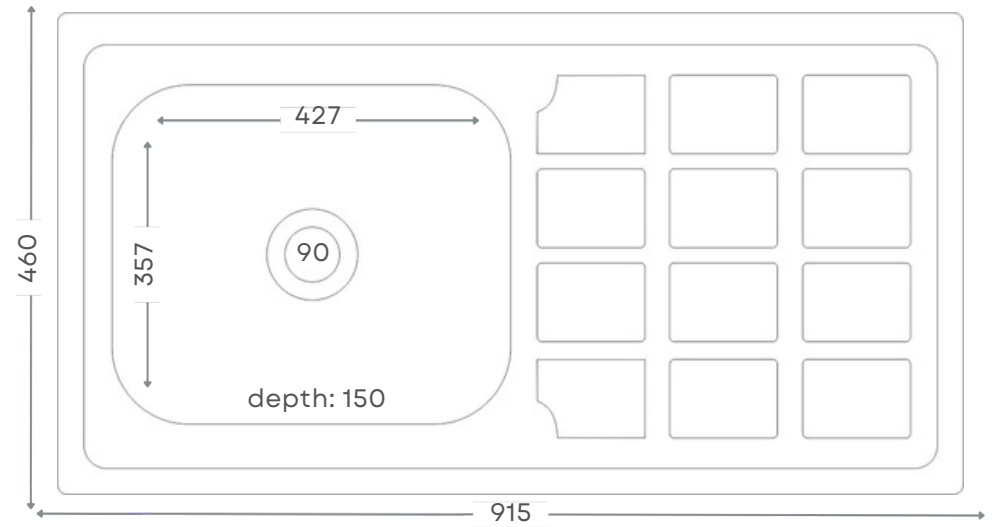

Salvatore 915

Single Drop-in Sink | Product Code: FT9146SB
Strainer Waste Plug Included