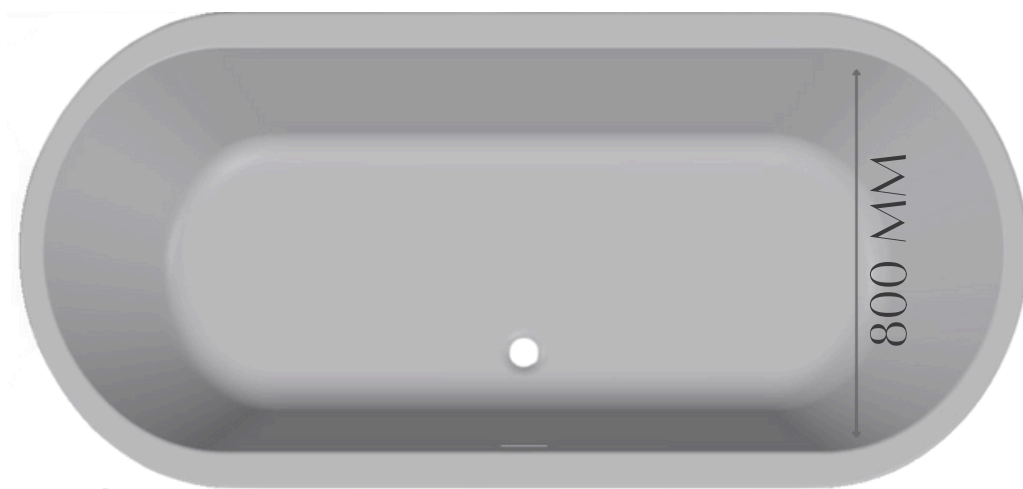

WHITE: BBCOB001

BLACK: BBCOB001B

Free standing oval bath featuring a thick rim design for better comfort expressing its presence in the bathroom. Acrylic featuring built-in waste and overflow with sturdy built-in support frame with adjustable levelling feet.

Bath weight: 57 kg Packaging weight: 8.5 kg

STYLISH

CAMEO

SLIM RIM

Also available in white

BLACK: BBCAYB02

WHITE: BBCAYB01

Free standing oval bath featuring a slim rim design. Acrylic featuring built-in waste and overflow with sturdy built-in support frame and adjustable levelling feet.

Bath weight: 44 kg

Packaging weight: 8.5 kg

AMBER

1700

WHITE - BBASB001-F

BLACK - BBASB001BLACK

An acrylic rectangular freestanding bath featuring sleek straight lines that will not only compliment but modernise any bathroom design. The Amber features a built-in waste and overflow system as well as an adjustable steel frame.