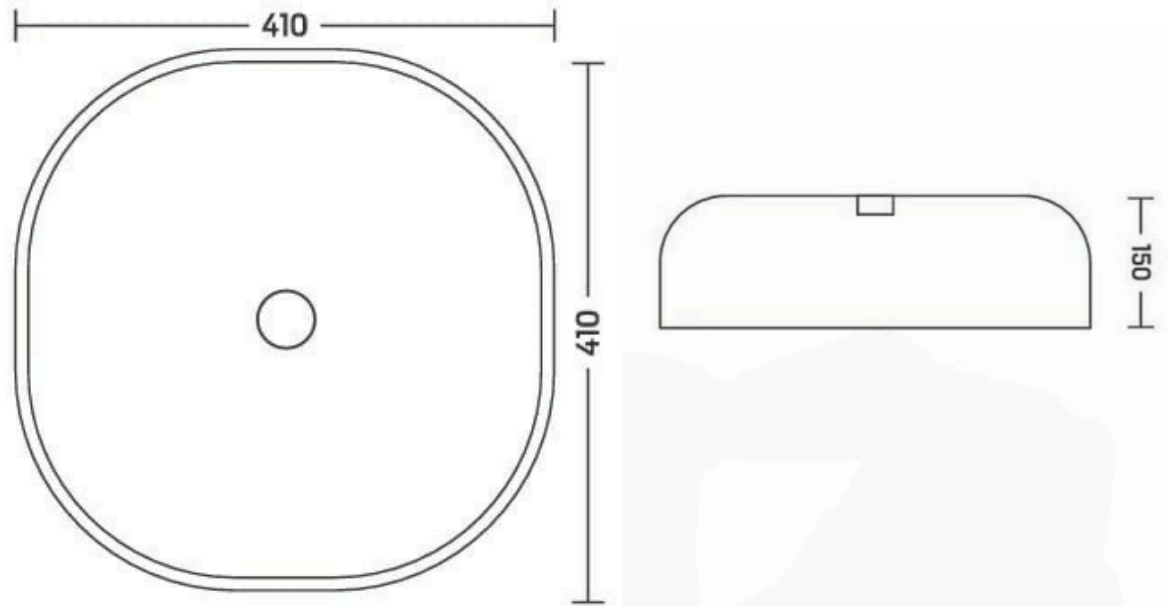

LORENZ

Table Top and Wall Hung Basin | Product Code: IJLOREN

OLIVE

Table Top Basin | Product Code: IJOLIVE