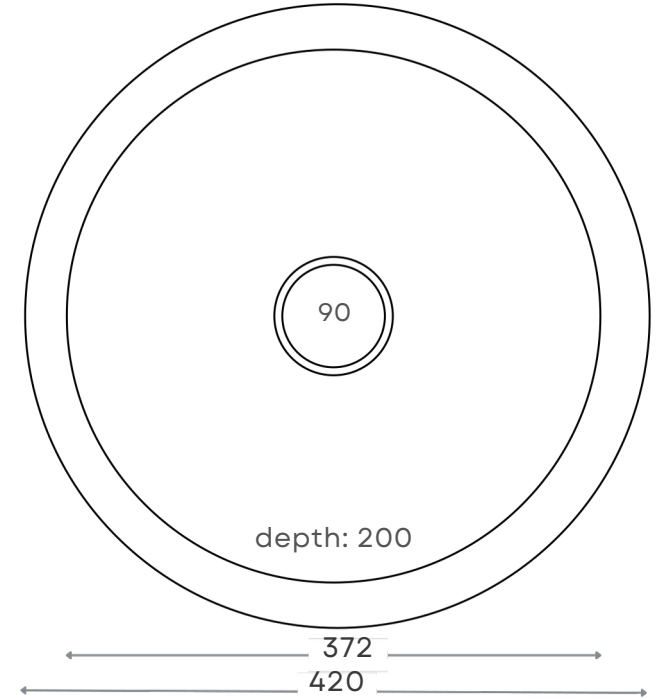

Aqualux round

Drop-in Prep Bowl | Product Code: FTR4242

Strainer Waste Plug Included