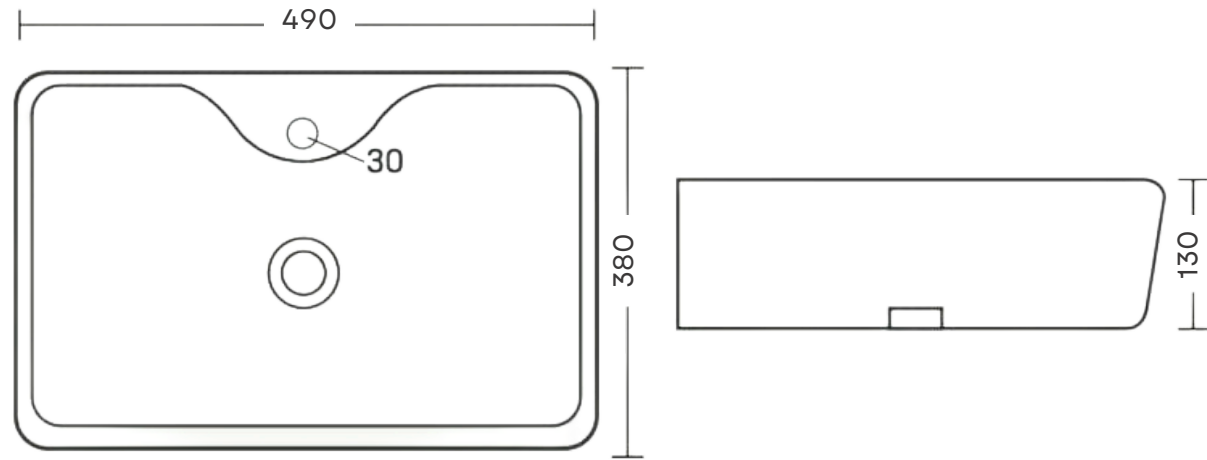

RITZ ALMOND

Table Top Basin | Product Code: IJ1116

RITZ BLANCO

Table Top Basin | Product Code: IJ1118