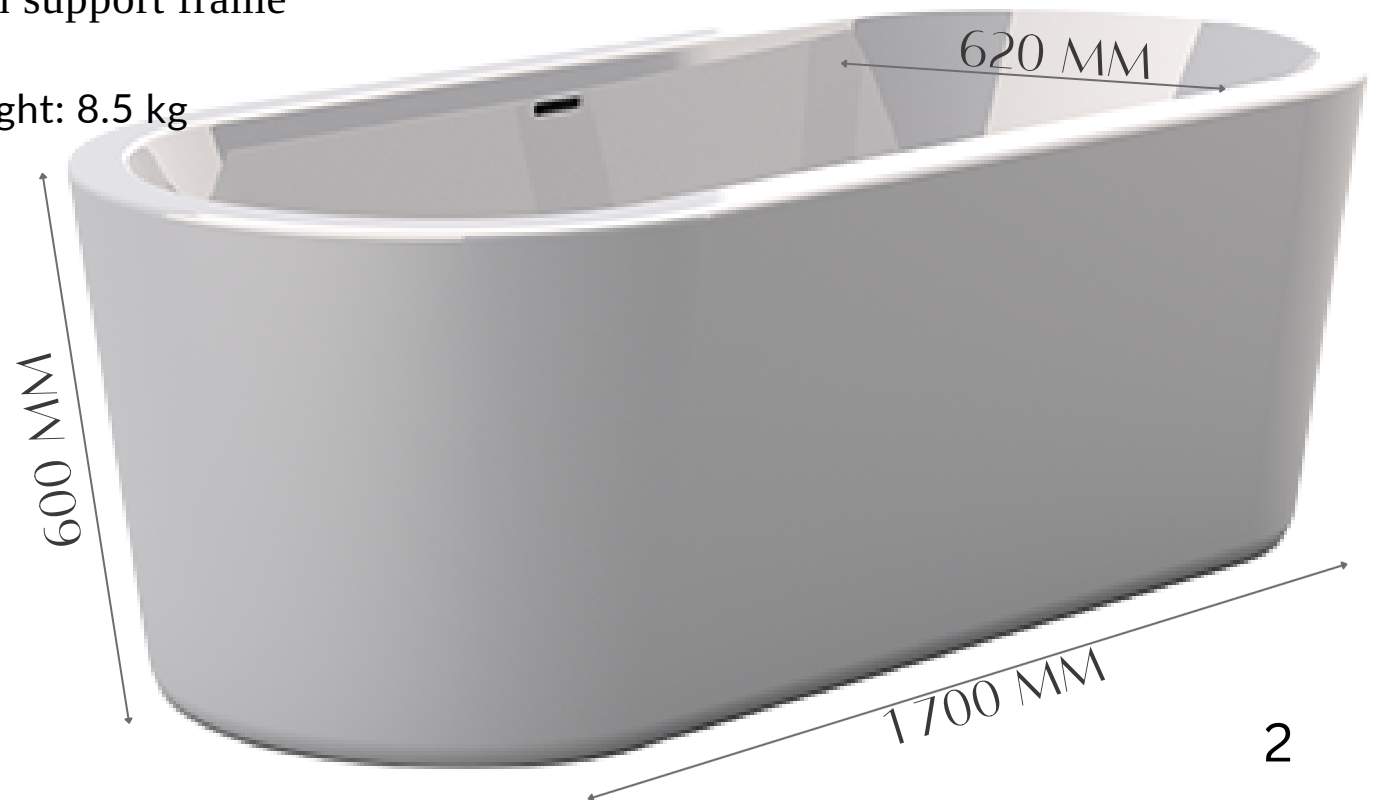

WHITE: BBCOB001

BLACK: BBCOB001B

Free standing oval bath featuring a thick rim design for better comfort expressing its presence in the bathroom. Acrylic featuring built-in waste and overflow with sturdy built-in support frame with adjustable levelling feet.

Bath weight: 57 kg Packaging weight: 8.5 kg

STYLISH

CAMEO

SLIM RIM

Also available in white

BLACK: BBCAYB02

WHITE: BBCAYB01

Free standing oval bath featuring a slim rim design. Acrylic featuring built-in waste and overflow with sturdy built-in support frame and adjustable levelling feet.

Bath weight: 44 kg

Packaging weight: 8.5 kg

AMBER

1700

WHITE - BBASB001-F

BLACK - BBASB001BLACK

An acrylic rectangular freestanding bath featuring sleek straight lines that will not only compliment but modernise any bathroom design. The Amber features a built-in waste and overflow system as well as an adjustable steel frame.