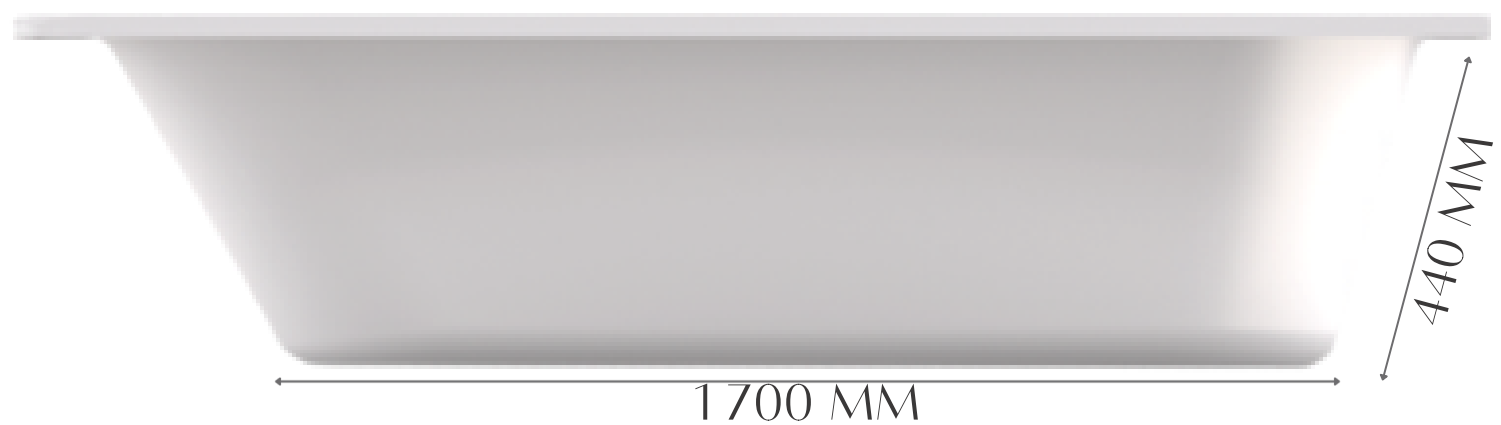

LAVISH

MILANO

1700

BBARUBA

This built-in bath - designed for ultimate comfort - features an oval inlay that's not only soft on the eye but maintains a lavish look as well.