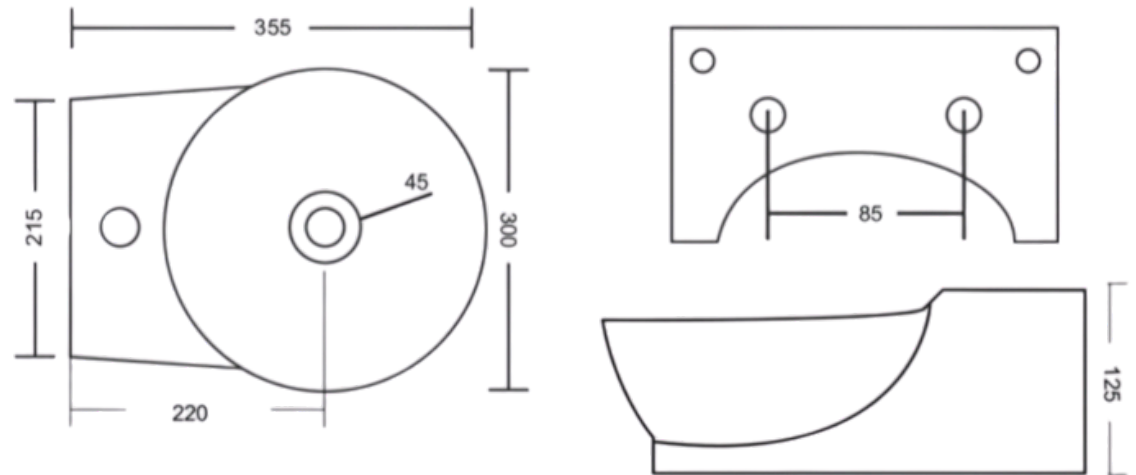

HILTON BIANCO

Table Top Basin I Product Code: IJ1411

HILTON NERO

Table Top Basin I Product Code: IJ1429

JEX Table Top/Wall Hung Basin | Product Code: IJEX

LIVA Table Top/Wall Hung Basin | Product Code: IJLIVA