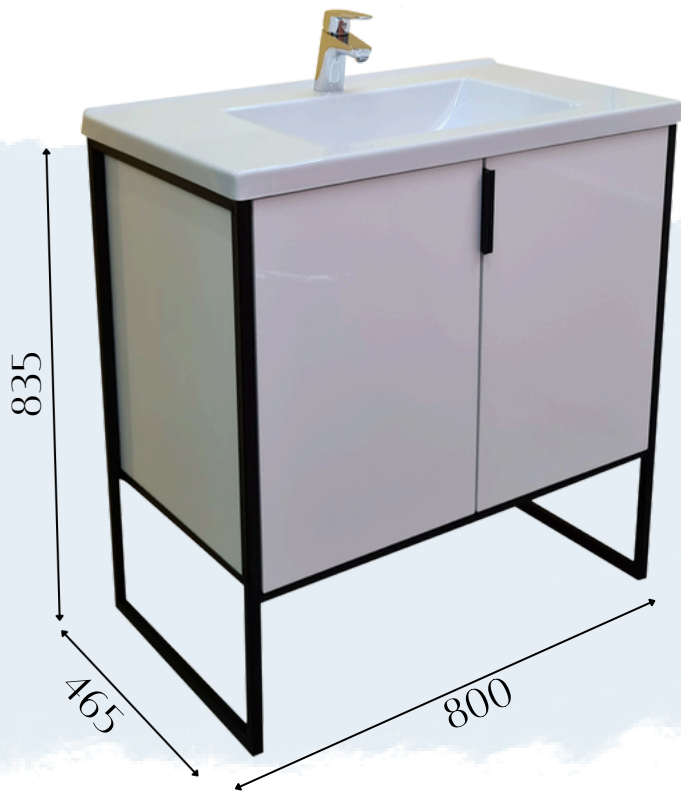

CORONA 600

Floor standing double door unit with basin included.

White

BBCOROHG001