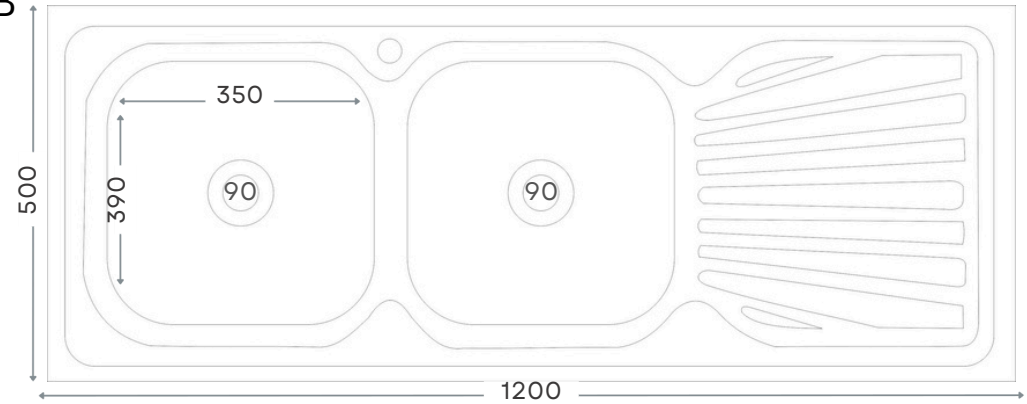

Lorenzo 1200

Double Drop-in Sink | Product Code: FT12050DL

Strainer Waste Plugs Included

Lorenzo Mavick 1200

Double Drop-in Sink | Product Code: FT12050DLB
Strainer Waste Plug Included

Aqualux round

Drop-in Prep Bowl | Product Code: FTR4242